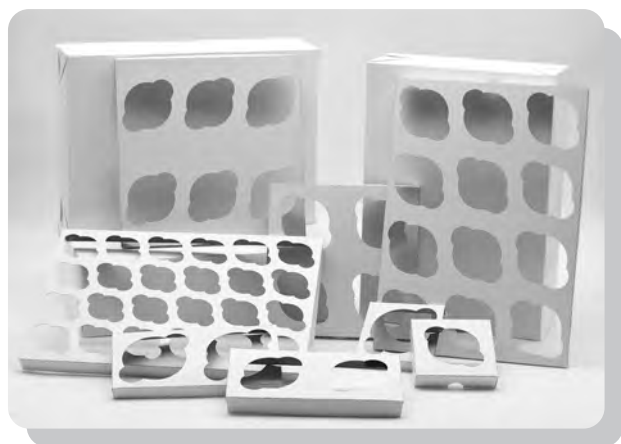

Quality  Sustainable

TRAYS/CARRIERS/CUPCAKE INSERTS

Cup Trays

(Kraft, 4-corner beers, packed in corrugated)

Stock No.	Size	Pack
CT1064JT	10x5 7/8x2 1/2-4	400
CT1074SJ	10x6 3/4x2 1/2-4	250
CT1062B	10x6 3/4x2 1/2	250

Cup Carriers

(Kraft, auto-bottom, packed in corrugated)

Stock No.	Size	Pack
CH739-2	7x3x9-2 cup	250
CH779-4	7x7x9-4 cup	200

Utility Trays/Boxes

(Kraft, 4-corner beers, packed in corrugated)

Stock No.	Size	Pack
UT104	10 1/2x10 1/2x3 3/4	200
UT1062A	10x6 3/4x2 1/2	250

Utility Trays/Boxes Donut Boxes

(White/Kraft, 4-corner beers, packed in corrugated)

Stock No.	Size	Pack
UT16122	16x12x2 1/2	150
UB16124	16x12x3 3/4	150

Cupcake Inserts

(White/Kraft, wrapped in poly)

Stock No.	Size	Pack	Fits box size
CC44S-1	3-7/8x3-7/8x7/8	200	4x4
CC44J-1	3-7/8x3-7/8x5/8	200	4x4
CC84S-2	7-7/8x3-7/8x7/8	200	8x4
CC84J-2	7-7/8x3-7/8x5/8	200	8x4
CC88S-4	7-7/8x7-7/8x7/8	200	8x8
CC1010S-6	9-7/8x9-7/8x7/8	200	10x10
CC1410S-12	13-7/8x9-7/8x7/8	200	14x10
CC99M-12	8-7/8x8-7/8x3/4	200	9x9
CC1410M-24	13-7/8x9-7/8x7/8	100	14x10