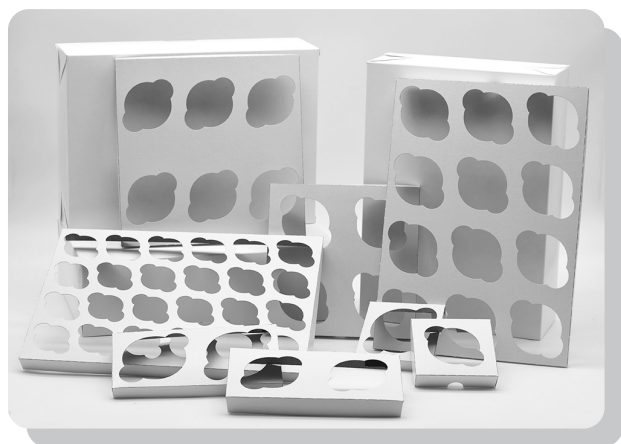

Quality  Sustainable

TRAYS/CARRIERS/CUPCAKE INSERTS

Cup Trays

(Kraft, 4-corner beers, packed in corrugated)

Stock No.	Size	Pack
CT1064JT	10x5 7/8x2 1/2-4	400
CT1074SJ	10x6 3/4x2 1/2-4	250
CT1062B	10x6 3/4x2 1/2	250

Cup Carriers

(Kraft, auto-bottom, packed in corrugated)

Stock No.	Size	Pack
CH739-2	7x3x9-2 cup	250
CH779-4	7x7x9-4 cup	200

Utility Trays/Boxes

(Kraft, 4-corner beers, packed in corrugated)

Stock No.	Size	Pack
UT104	10 1/2x10 1/2x3 3/4	200
UT1062A	10x6 3/4x2 1/2	250

Utility Trays/Boxes Donut Boxes

(White/Kraft, 4-corner beers, packed in corrugated)

Stock No.	Size	Pack
UT16122	16x12x2 1/2	150
UB16124	16x12x3 3/4	150

Cupcake Inserts

(White/Kraft, wrapped in poly)

Stock No.	Size	Pack	Fits box size
CC44S-1	3-7/8x3-7/8x7/8	200	4x4
CC44J-1	3-7/8x3-7/8x5/8	200	4x4
CC84S-2	7-7/8x3-7/8x7/8	200	8x4
CC84J-2	7-7/8x3-7/8x5/8	200	8x4
CC88S-4	7-7/8x7-7/8x7/8	200	8x8
CC1010S-6	9-7/8x9-7/8x7/8	200	10x10
CC1410S-12	13-7/8x9-7/8x7/8	200	14x10
CC99M-12	8-7/8x8-7/8x3/4	200	9x9
CC1410M-24	13-7/8x9-7/8x7/8	100	14x10